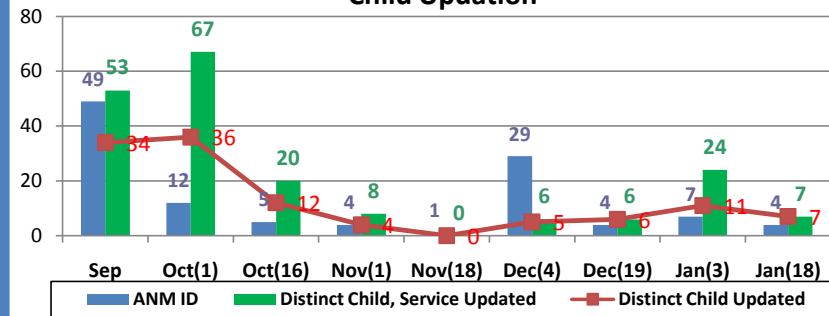

USSD Dashboard: Month wise Staus of USSD Updation (from Sep-14 to Jan-15)

West

West District

32

25

Mother Updation

191

115

Child Updation

Transaction vs. Service updation

Mother and Child Error