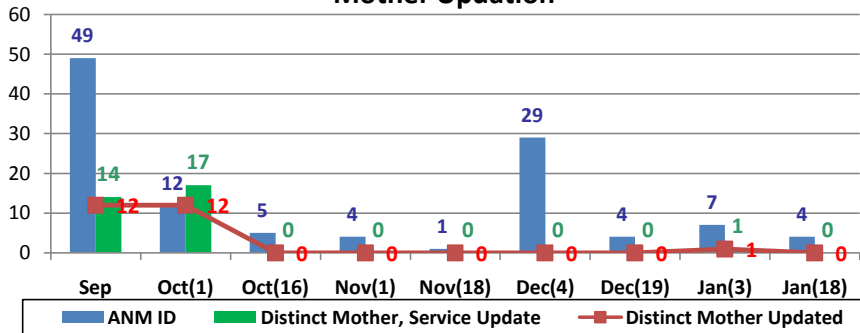

USSD Dashboard: Month wise Staus of USSD Updation (from Sep-14 to Jan-15)

West

West District

32

25

Mother Updation

191

115

Child Updation

Transaction vs. Service updation

Mother and Child Error