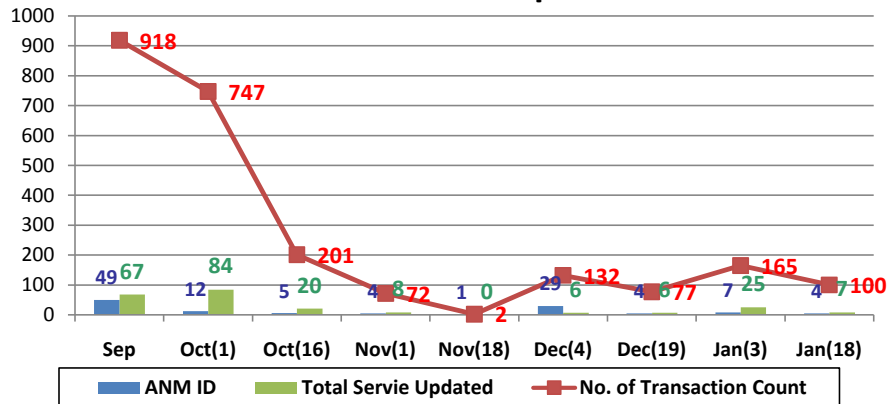

USSD Dashboard: Month wise Staus of USSD Updation (from Sep-14 to Jan-15)

West

West District

32

25

Mother Updation

191

115

Child Updation

Transaction vs. Service updation

Mother and Child Error